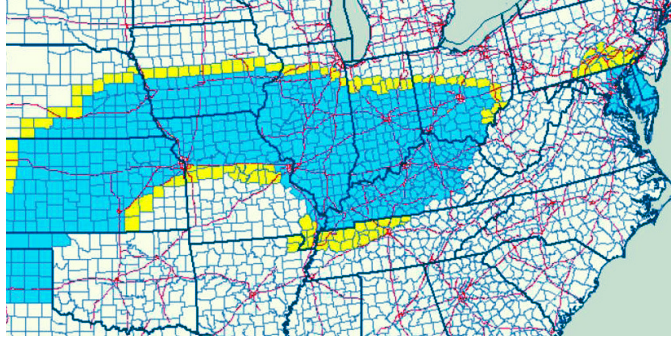

# 9806 BRAND

Hybrid Corn (113 day/GDD 2690)

## DISEASE RESISTANCE

Gray Leaf Spot	Good
Southern Leaf Blight	Good
Northern Leaf Blight	Very Good
Eye Spot	Good
Goss' Wilt	Good
Anthraco	Good
Common Rust	Good

## AGRONOMICS

Ear Flex	Length/Girth
Kernel Rows	16-20
Test Weight	Good
Cob Color	Pink
Husk Cover	Long
Shank Length	Medium
Ear Height	Medium
Plant Height	Medium
Leaf Angle	Erect
Staygreen	Very Good
Stalk Rating	Excellent
Root Rating	Excellent
Early Plant Vigor	Excellent
Population Tolerance	VH
Herbicide Sensitivity	Avoid: Late App of Growth Reg
Corn-on-Corn	Yes